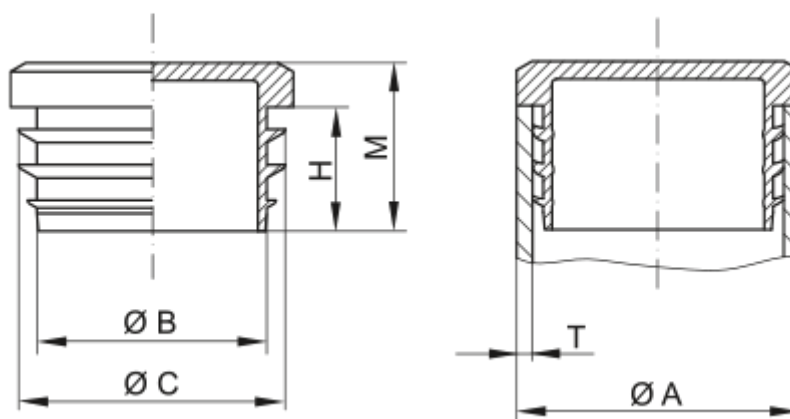

Article number: 59GPN320GL3812

Description: KLEE Finned plugs GPN 320 - 38 (Wall thickness 1-2)

Measures

A = 38

B = 32

C = 36.5

H = 14

M = 19